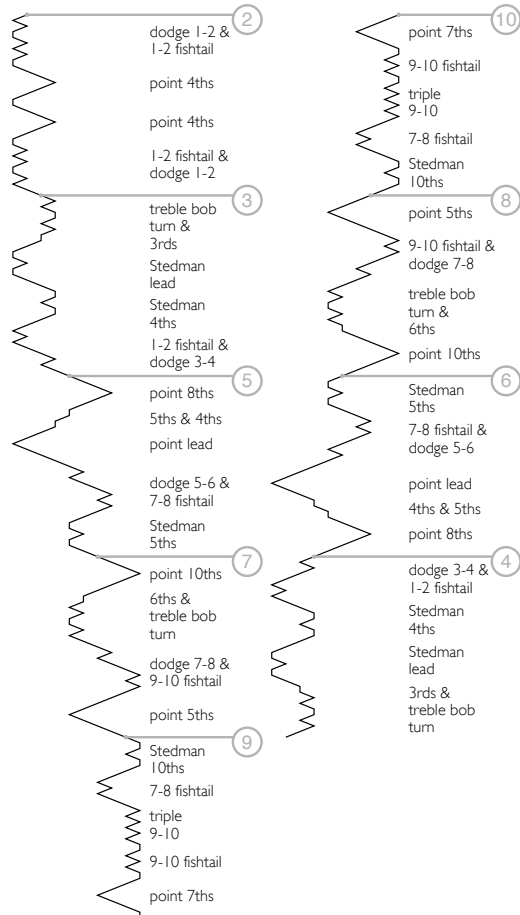

Littleport Little Surprise

Bristol Major

Littleport Little Royal

Littleport Little Maximus

Littleport Little Surprise

Bristol Major

Littleport Little Royal

Littleport Little Maximus

Littleport Little Surprise Royal

Wrong hunting and dodging are highlighted in blue.

Littleport Little Surprise Royal

Your work with the **treble**, your **course bell**, and your **after bell** are highlighted.

Littleport Little Surprise Maximus

Your work
with the **treble**,
your **course bell**,
and your **after bell**
are highlighted.