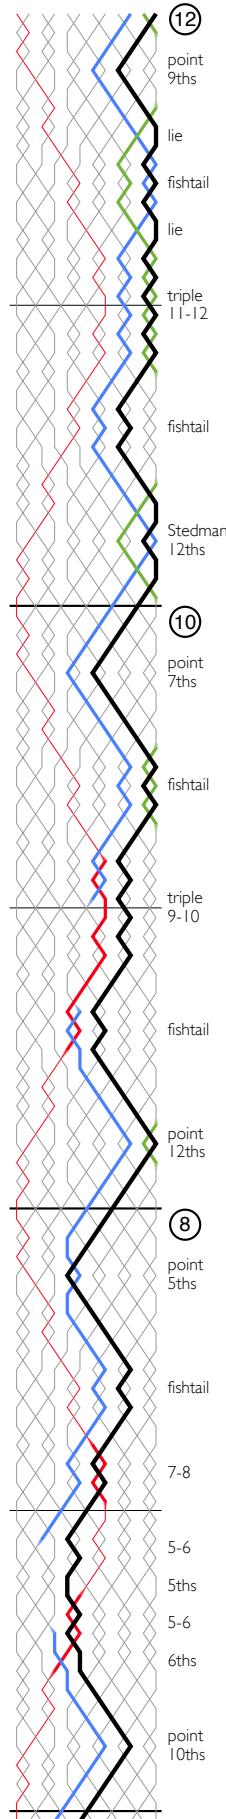

Littleport Little Surprise

Bristol Major

Littleport Little Royal

Littleport Little Maximus

Littleport Little Surprise

Bristol Major

Littleport Little Royal

Littleport Little Maximus

Littleport Little Surprise Royal

Wrong hunting and dodging are highlighted in blue.

Littleport Little Surprise Royal

Your work with the **treble**, your **course bell**, and your **after bell** are highlighted.

Littleport Little Surprise Maximus

Your work
with the **treble**,
your **course bell**,
and your **after bell**
are highlighted.