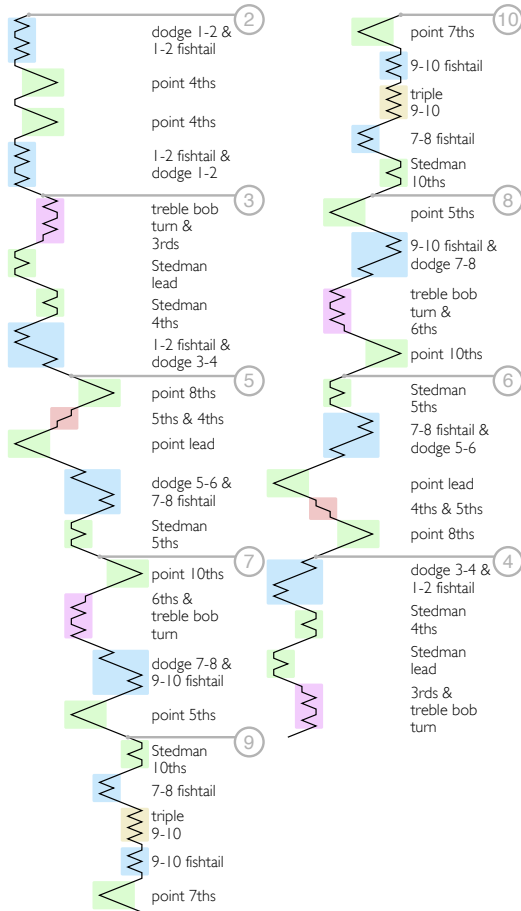

Littleport Little Surprise

Bristol Major

Littleport Little Royal

Littleport Little Maximus

Littleport Little Surprise

Bristol Major

Littleport Little Royal

Littleport Little Maximus

Littleport Little Surprise Royal

Wrong hunting and dodging are highlighted in blue.

Littleport Little Surprise Royal

Your work with the **treble**, your **course bell**, and your **after bell** are highlighted.

Littleport Little Surprise Maximus

Your work
with the **treble**,
your **course bell**,
and your **after bell**
are highlighted.