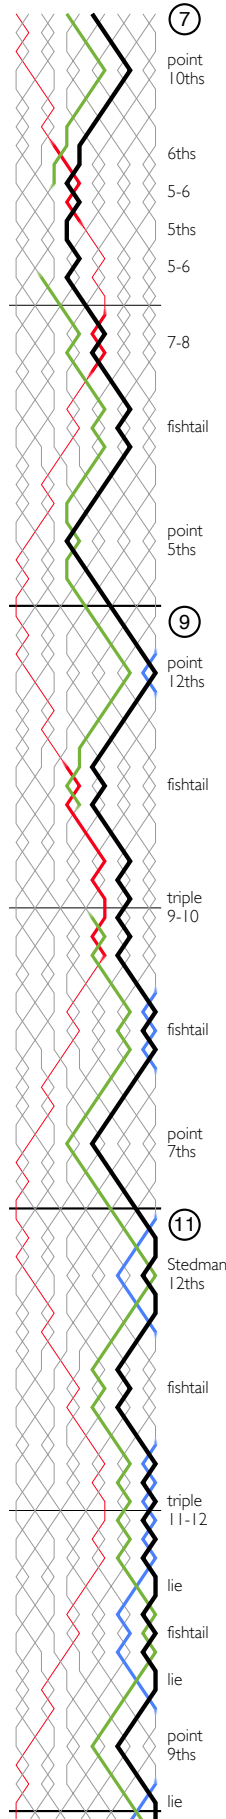

Littleport Little Surprise

Bristol Major

Littleport Little Royal

Littleport Little Maximus

Littleport Little Surprise

Bristol Major

Littleport Little Royal

Littleport Little Maximus

Littleport Little Surprise Royal

Wrong hunting and dodging are highlighted in blue.

Littleport Little Surprise Royal

Your work with the **treble**, your **course bell**, and your **after bell** are highlighted.

Littleport Little Surprise Maximus

Your work
with the **treble**,
your **course bell**,
and your **after bell**
are highlighted.