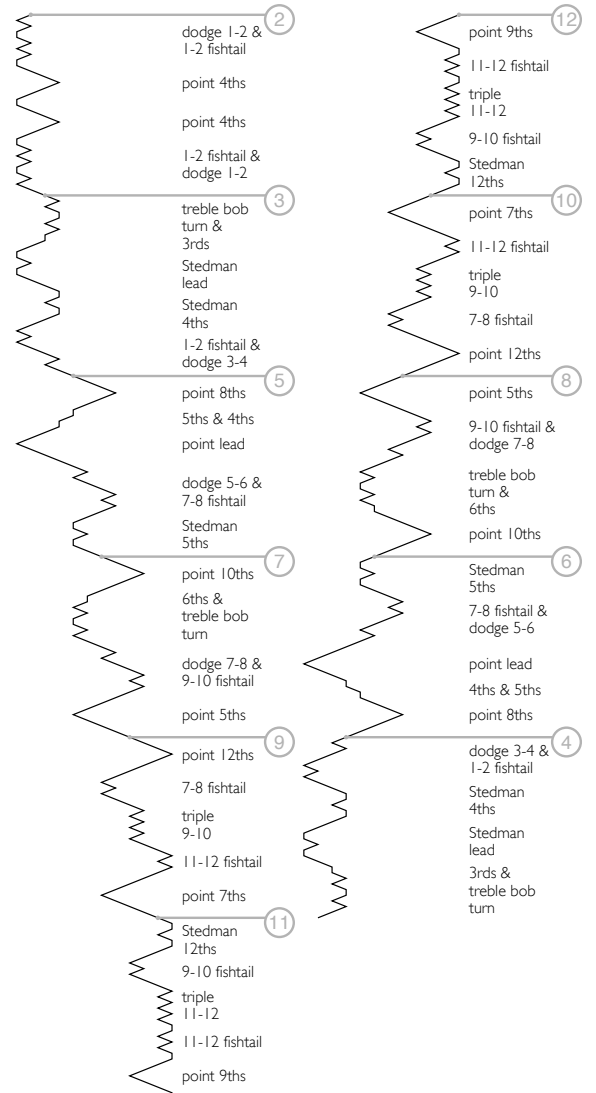

Littleport Little Surprise

Bristol Major

Littleport Little Royal

Littleport Little Maximus

Littleport Little Surprise

Bristol Major

Littleport Little Royal

Littleport Little Maximus

Littleport Little Surprise Royal

Wrong hunting and dodging are highlighted in blue.

Littleport Little Surprise Royal

Your work with the **treble**, your **course bell**, and your **after bell** are highlighted.

Littleport Little Surprise Maximus

Your work
with the **treble**,
your **course bell**,
and your **after bell**
are highlighted.