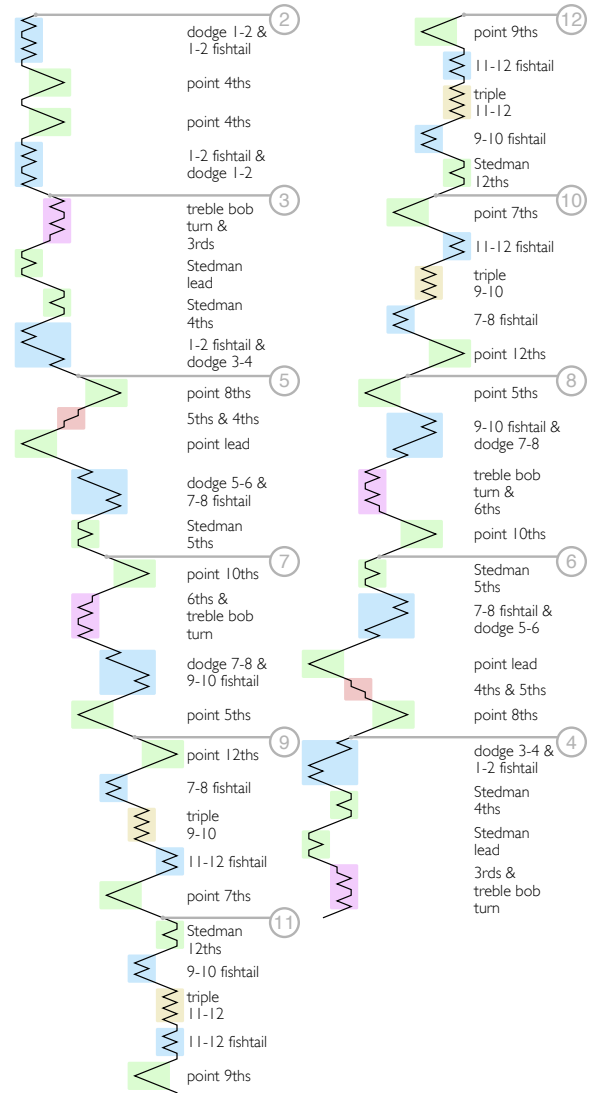

Littleport Little Surprise

Bristol Major

Littleport Little Royal

Littleport Little Maximus

Littleport Little Surprise

Bristol Major

Littleport Little Royal

Littleport Little Maximus

Littleport Little Surprise Royal

Wrong hunting and dodging are highlighted in blue.

Littleport Little Surprise Royal

Your work with the **treble**, your **course bell**, and your **after bell** are highlighted.

Littleport Little Surprise Maximus

Your work
with the **treble**,
your **course bell**,
and your **after bell**
are highlighted.