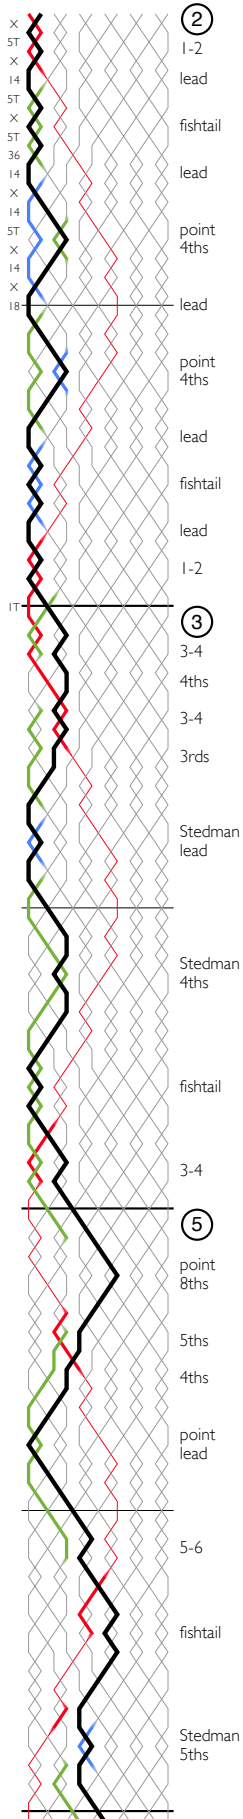

Littleport Little Surprise

Bristol Major

Littleport Little Royal

Littleport Little Maximus

Littleport Little Surprise

Bristol Major

Littleport Little Royal

Littleport Little Maximus

Littleport Little Surprise Royal

Wrong hunting and dodging are highlighted in blue.

Littleport Little Surprise Royal

Your work with the **treble**, your **course bell**, and your **after bell** are highlighted.

Littleport Little Surprise Maximus

Your work
with the **treble**,
your **course bell**,
and your **after bell**
are highlighted.